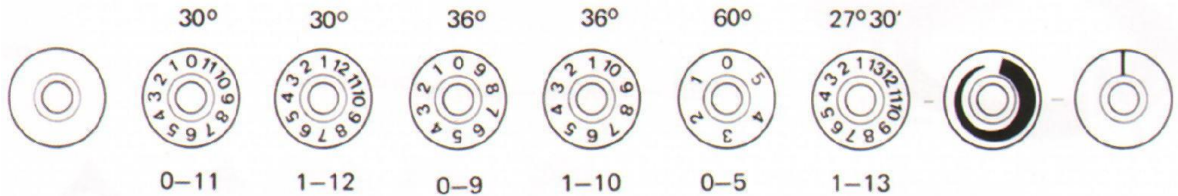

**RANGE SUMMARY OF RITEL PRODUCTS, AS SUPPLIED BY
ELLMAX ELECTRONICS LTD., LONDON**

8 - 45mm Accessories

The Figure Dial, Arrow Dial, and Arrow skirts all have pins on the same face as the markings, and these skirts are attached to the knob by push fitting the pins into the holes in the underside of the knob. Glue may be used for a permanent fixing. The Stator has fixing pins on the opposite side to the markings. The sizes of these skirts are given in Ritel's catalogue.

Figure Dial									
	blank	0-11	1-12	0-9	1-10	0-5	1-13	curved arrow	line
8mm	4608000	4608010	4608020	4608030	4608040	4608050	4608060	4608100	4608110
10mm	4610000	4610010	4610020	4610030	4610040	4610050	4610060	4610100	4610110
13mm	4613000	4613010	4613020	4613030	4613040	4613050	4613060	4613100	4613110
15mm	4615000	4615010	4615020	4615030	4615040	4615050	4615060	4615100	4615110
21mm	4621000	4621010	4621020	4621030	4621040	4621050	4621060	4621100	4621110
28mm	4628000	4628010	4628020	4628030	4628040	4628050	4628060	4628100	4628110
36mm	4636000	4636010	4636020	4636030	4636040	4636050	4636060	4636100	4636110
45mm	4645000	4645010	4645020	4645030	4645040	4645050	4645060	4645100	4645110